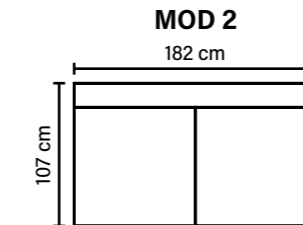

keep
your sofa
looking *great*

bellus®

Spring breakage guarantee

MODULES

Combine different modules into the desired shape and size.
(All measurements are approximate)

Available in fabrics & leathers

SEAT
Cloud System:
Pocket springs + HR Foam 35 kg
covered with memory foam and 200 g fiber

BACK
Siliconized polyester fiber

DECO PILLOWS
1 deco pillow per armrest or corner, size 40x40 cm

ARMREST
Foam 25 kg

FRAME
Plywood + wood
No-Sag springs

LEG OPTIONS

Standard leg: 50
wooden
height 12 cm

Optional leg: 32
wooden or metal
height 5 cm