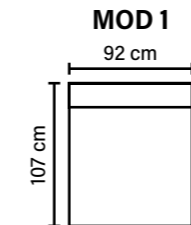

keep
your sofa
looking *great*

bellus®

Spring breakage guarantee

MODULES

Combine different modules into the desired shape and size.
(All measurements are approximate)

Available in fabrics & leathers

SEAT
Cloud System:
Pocket springs + HR Foam 35 kg
covered with memory foam and 200 g fiber

BACK
Siliconized polyester fiber

DECO PILLOWS
1 deco pillow per armrest or corner, size 40x40 cm

ARMREST
Foam 25 kg

FRAME
Plywood + wood
No-Sag springs

LEG OPTIONS

Standard leg: 50
wooden
height 12 cm

Optional leg: 32
wooden or metal
height 5 cm

Optional leg: 42
wooden or metal
height 8 cm

Optional leg: 53
metal
height 13 cm

Wooden leg colors

Metal leg colors

COMBINATIONS

Choose from available sofa models.
(All measurements are approximate)