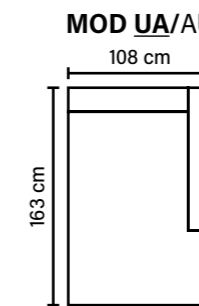

MODULES

Combine different modules into the desired shape and size.
(All measurements are approximate)