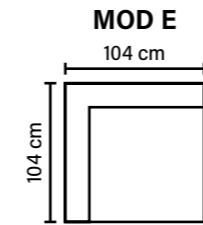

keep
your sofa
looking *great*

bellus®

Spring breakage guarantee

MODULES

Combine different modules into the desired shape and size.
(All measurements are approximate)

Available in fabrics & leathers

SEAT
Cloud System:
Pocket springs + HR Foam 35 kg
covered with memory foam and 200 g fiber

BACK
Siliconized polyester fiber

DECO PILLOWS
1 deco pillow per armrest or corner, size 40x40 cm

ARMREST
Foam 25 kg

FRAME
Plywood + wood
No-Sag springs

LEG OPTIONS

Standard leg: 50
wooden
height 12 cm

Optional leg: 32
wooden or metal
height 5 cm

Optional leg: 42
wooden or metal
height 8 cm

Optional leg: 53
metal
height 13 cm

Wooden leg colors

Metal leg colors

COMBINATIONS

Choose from available sofa models.
(All measurements are approximate)