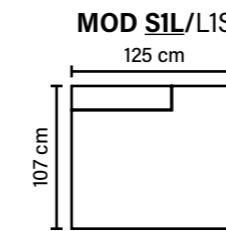

keep
your sofa
looking *great*

bellus®

Spring breakage guarantee

MODULES

Combine different modules into the desired shape and size.
(All measurements are approximate)

Available in fabrics & leathers

SEAT
Cloud System:
Pocket springs + HR Foam 35 kg
covered with memory foam and 200 g fiber

BACK
Siliconized polyester fiber

DECO PILLOWS
1 deco pillow per armrest or corner, size 40x40 cm

ARMREST
Foam 25 kg

FRAME
Plywood + wood
No-Sag springs

LEG OPTIONS

Standard leg: 50
wooden
height 12 cm

Optional leg: 32
wooden or metal
height 5 cm

Optional leg: 42
wooden or metal
height 8 cm

Optional leg: 53
metal
height 13 cm

Wooden leg colors

Metal leg colors

COMBINATIONS

Choose from available sofa models.
(All measurements are approximate)