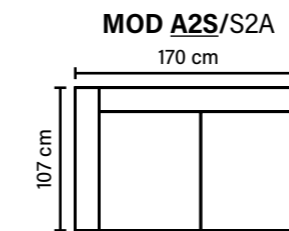

keep
your sofa
looking *great*

bellus®

Spring breakage guarantee

MODULES

Combine different modules into the desired shape and size.
(All measurements are approximate)

Available in fabrics & leathers

SEAT
Cloud System:
Pocket springs + HR Foam 35 kg
covered with memory foam and 200 g fiber

BACK
Siliconized polyester fiber

DECO PILLOWS
1 deco pillow per armrest or corner, size 40x40 cm

ARMREST
Foam 25 kg

FRAME
Plywood + wood
No-Sag springs

LEG OPTIONS

Standard leg: 50
wooden
height 12 cm

Optional leg: 32
wooden or metal
height 5 cm

Optional leg: 42
wooden or metal
height 8 cm

Optional leg: 53
metal
height 13 cm

Wooden leg colors

Metal leg colors

COMBINATIONS

Choose from available sofa models.
(All measurements are approximate)