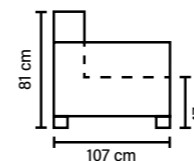

keep
your sofa
looking *great*

bellus®

Spring breakage guarantee

MODULES

Combine different modules into the desired shape and size.
(All measurements are approximate)

Available in fabrics & leathers

SEAT
Cloud System:
Pocket springs + HR Foam 35 kg
covered with memory foam and 200 g fiber

BACK
Siliconized polyester fiber

DECO PILLOWS
1 deco pillow per armrest or corner, size 40x40 cm

ARMREST
Foam 25 kg

FRAME
Plywood + wood
No-Sag springs

LEG OPTIONS

Standard leg: 50
wooden
height 12 cm

Optional leg: 32
wooden or metal
height 5 cm

Optional leg: 42
wooden or metal
height 8 cm

Optional leg: 53
metal
height 13 cm

Wooden leg colors

Metal leg colors

COMBINATIONS

Choose from available sofa models.
(All measurements are approximate)