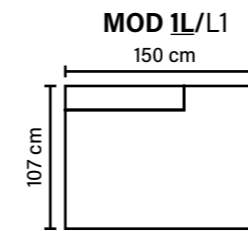

keep
your sofa
looking *great*

bellus®

Spring breakage guarantee

MODULES

Combine different modules into the desired shape and size.
(All measurements are approximate)

Available in fabrics & leathers

SEAT
Cloud System:
Pocket springs + HR Foam 35 kg
covered with memory foam and 200 g fiber

BACK
Siliconized polyester fiber

DECO PILLOWS
1 deco pillow per armrest or corner, size 40x40 cm

ARMREST
Foam 25 kg

FRAME
Plywood + wood
No-Sag springs

LEG OPTIONS

Standard leg: 50
wooden
height 12 cm

Optional leg: 32
wooden or metal
height 5 cm

Optional leg: 42
wooden or metal
height 8 cm

Optional leg: 53
metal
height 13 cm

Wooden leg colors

Metal leg colors

COMBINATIONS

Choose from available sofa models.
(All measurements are approximate)