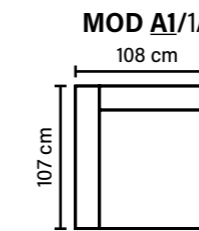

keep
your sofa
looking *great*

bellus®

Spring breakage guarantee

MODULES

Combine different modules into the desired shape and size.
(All measurements are approximate)

Available in fabrics & leathers

SEAT
Cloud System:
Pocket springs + HR Foam 35 kg
covered with memory foam and 200 g fiber

BACK
Siliconized polyester fiber

DECO PILLOWS
1 deco pillow per armrest or corner, size 40x40 cm

ARMREST
Foam 25 kg

FRAME
Plywood + wood
No-Sag springs

LEG OPTIONS

Standard leg: 50
wooden
height 12 cm

Optional leg: 32
wooden or metal
height 5 cm

Optional leg: 42
wooden or metal
height 8 cm

Optional leg: 53
metal
height 13 cm

Wooden leg colors

Metal leg colors

COMBINATIONS

Choose from available sofa models.
(All measurements are approximate)