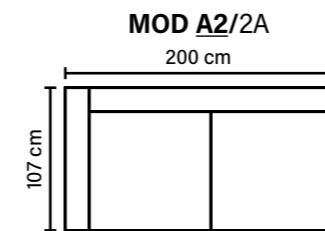

keep
your sofa
looking *great*

bellus®

Spring breakage guarantee

MODULES

Combine different modules into the desired shape and size.
(All measurements are approximate)

Available in fabrics & leathers

SEAT
Cloud System:
Pocket springs + HR Foam 35 kg
covered with memory foam and 200 g fiber

BACK
Siliconized polyester fiber

DECO PILLOWS
1 deco pillow per armrest or corner, size 40x40 cm

ARMREST
Foam 25 kg

FRAME
Plywood + wood
No-Sag springs

LEG OPTIONS

Standard leg: 50
wooden
height 12 cm

Optional leg: 32
wooden or metal
height 5 cm