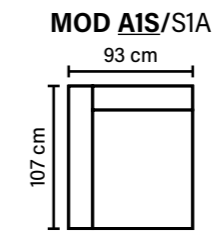

keep
your sofa
looking *great*

bellus®

Spring breakage guarantee

MODULES

Combine different modules into the desired shape and size.
(All measurements are approximate)

Available in fabrics & leathers

SEAT
Cloud System:
Pocket springs + HR Foam 35 kg
covered with memory foam and 200 g fiber

BACK
Siliconized polyester fiber

DECO PILLOWS
1 deco pillow per armrest or corner, size 40x40 cm

ARMREST
Foam 25 kg

FRAME
Plywood + wood
No-Sag springs

LEG OPTIONS

Standard leg: 50
wooden
height 12 cm

Optional leg: 32
wooden or metal
height 5 cm

Optional leg: 42
wooden or metal
height 8 cm

Optional leg: 53
metal
height 13 cm

Wooden leg colors

Metal leg colors

COMBINATIONS

Choose from available sofa models.
(All measurements are approximate)