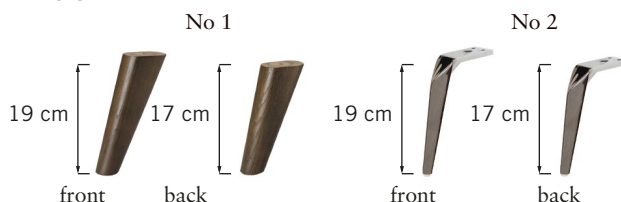

PEPPER

burhéns

Art. Code: 0401

www.burbens.com

3-SEATER (2/2) (195CM) IN JONES 11267-49 PAGEANT

FRAME

All structural parts of the frame are made of metal.

SEAT CUSHION

The core consists of pocket springs and 35 kg (N120) highly elastic shape cut cold foam with a top of 34 kg super soft.

The cushion is not reversible.

BACK CUSHION

The inner cover is filled with siliconized microfiber.

LEGS

COLOURS

PEPPER

burhéns

www.burhens.com

Measurements may vary +/-3%, depending on the choice of upholstery and combination.

1,5-SEATER

Art. Code: 1150-1013

Art. Code: 1050

width•depth•height
84•61•47