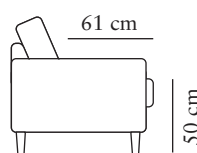

PEPPER

burhéns

Art. Code: 0401

www.burbens.com

FRAME

All structural parts of the frame are made of metal.

SEAT CUSHION

The core consists of pocket springs and 35 kg (N120) highly elastic shape cut cold foam with a top of 34 kg super soft.

The cushion is not reversible.

BACK CUSHION

The inner cover is filled with siliconized microfiber.

The cushion is reversible (not apply to leather).

UPHOLSTERY

This style is fixed and available with fabric and leather.

The cushion cover, in fabric, can be removed and washed according to washing and care instructions (not leather).

LEGS

COLOURS